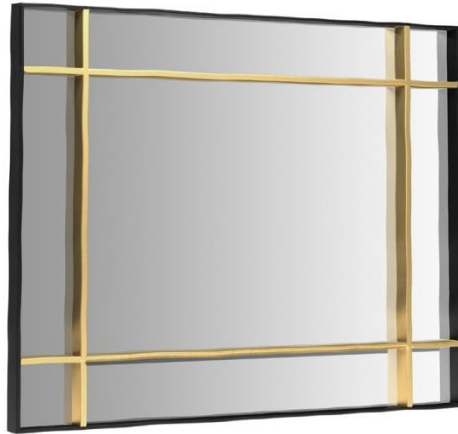

Sharp Mirror

General Info

The SHARP mirror is a sophisticated piece with understated but luxurious details, in an effortless chic style. It is constructed of polished brass and black brass frame with a wavy effect.

Custom sizes and materials available.

Built to order in Portugal.

Lead time – 6-8 weeks

Dimensions

Width	120cm 47"
Depth	6cm 2"
Height	170cm 67"

Finishes

Shown in polished brass and blackened brass.
Available in our range of metals